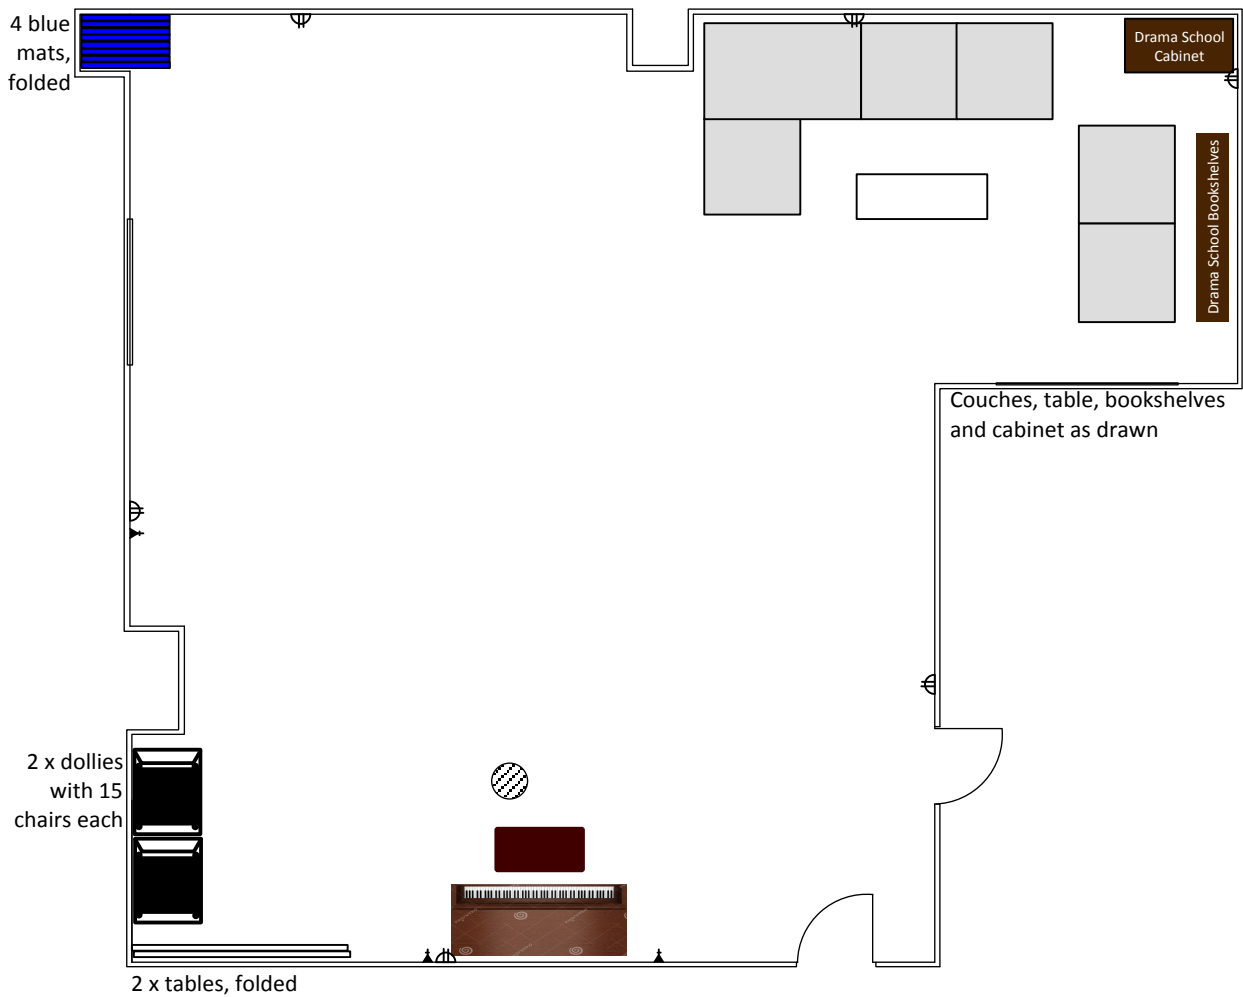

CLASSROOM 2

Square Footage: 588.78
Capacity: 73

Please reset all furniture to its proper location as shown here.

Legend:

 Power Outlet

 Phone Jack

 Concrete Column